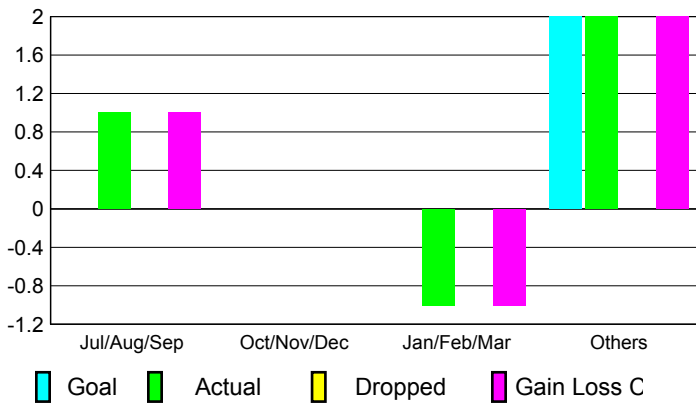

2008-2009 GMT Quarterly Report for District (or Undistricted) District 111SW

GMT: **Gerd Anselmann**

Location: **GERMANY**

GMT CA: **4**

CLUBS

Club Results 2008-2009

Clubs 2007-2008

Month	New Club Goal	Actual New Clubs	Actual Dropped Clubs	Gain/Loss of Clubs	Gain/Loss of Clubs
Jul/Aug/Sep	0	1	0	1	0
Oct/Nov/Dec	0	0	0	0	2
Jan/Feb/Mar	0	-1	0	-1	0
Apr/May/June	2	2	0	2	1
Totals	2	2	0	2	3

Club Results 2008-2009

Goal, New, Dropped, Gain/Loss

Comparison of Club Gain/Loss

Current Year Compared to the Previous Year