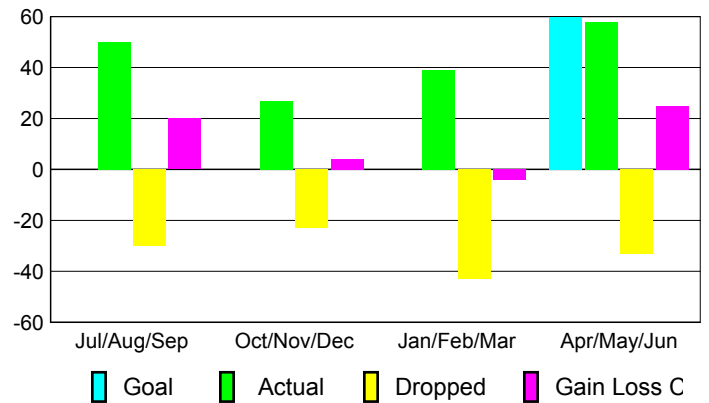

Membership Results 2008-2009

Goal, New, Dropped, Gain/Loss

Comparison of Membership Gain/Loss

Current Year Compared to the Previous Year