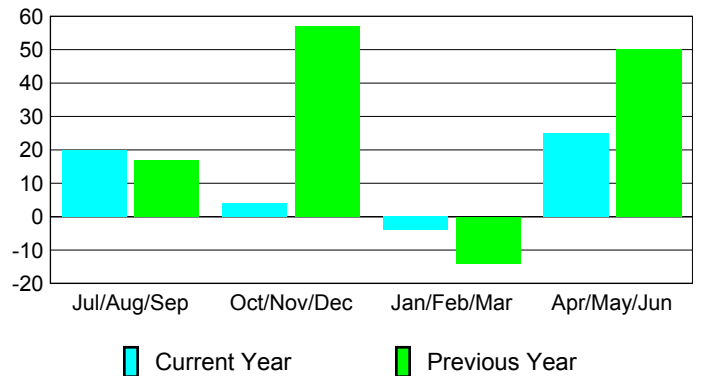

Gender Comparison 2008-2009

Jul/Aug/Sep

Oct/Nov/Dec

Jan/Feb/Mar

Apr/May/June

Male

Female