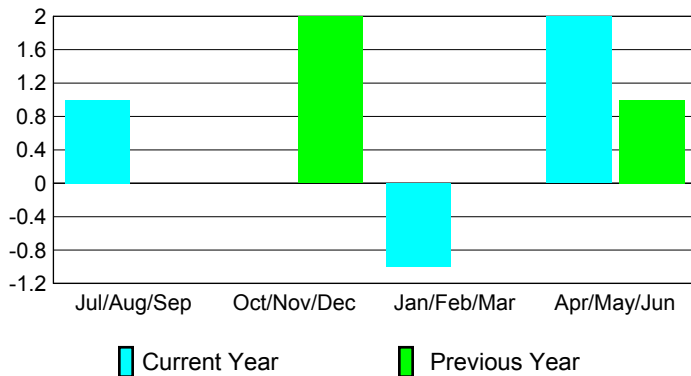

2008-2009 GMT Quarterly Report for District (or Undistricted) District 111SW

GMT: **Gerd Anselmann**

Location: **GERMANY**

GMT CA: **4**

CLUBS

Club Results 2008-2009

Clubs 2007-2008

Month	New Club Goal	Actual New Clubs	Actual Dropped Clubs	Gain/Loss of Clubs	Gain/Loss of Clubs
Jul/Aug/Sep	0	1	0	1	0
Oct/Nov/Dec	0	0	0	0	2
Jan/Feb/Mar	0	-1	0	-1	0
Apr/May/June	2	2	0	2	1
Totals	2	2	0	2	3

Club Results 2008-2009

Goal, New, Dropped, Gain/Loss

Comparison of Club Gain/Loss

Current Year Compared to the Previous Year

YTD Status Quo Clubs 2008-2009

Status Quo Clubs Compared to Status Quo Members

MEMBERSHIP

Membership Results 2008-2009

Membership 2007-2008

Month	Net Memb Goal	Actual New Memb	Actual Dropped Memb	Gain/Loss of Memb	Gain/Loss of Memb
Jul/Aug/Sep	0	50	-30	20	17
Oct/Nov/Dec	0	27	-23	4	57
Jan/Feb/Mar	0	39	-43	-4	-14
Apr/May/June	60	58	-33	25	50
Totals	60	174	-129	45	110

Membership Results 2008-2009

Goal, New, Dropped, Gain/Loss

Comparison of Membership Gain/Loss

Current Year Compared to the Previous Year

Gender Comparison 2008-2009

Jul/Aug/Sep

Oct/Nov/Dec

Jan/Feb/Mar

Apr/May/June

Male

Female